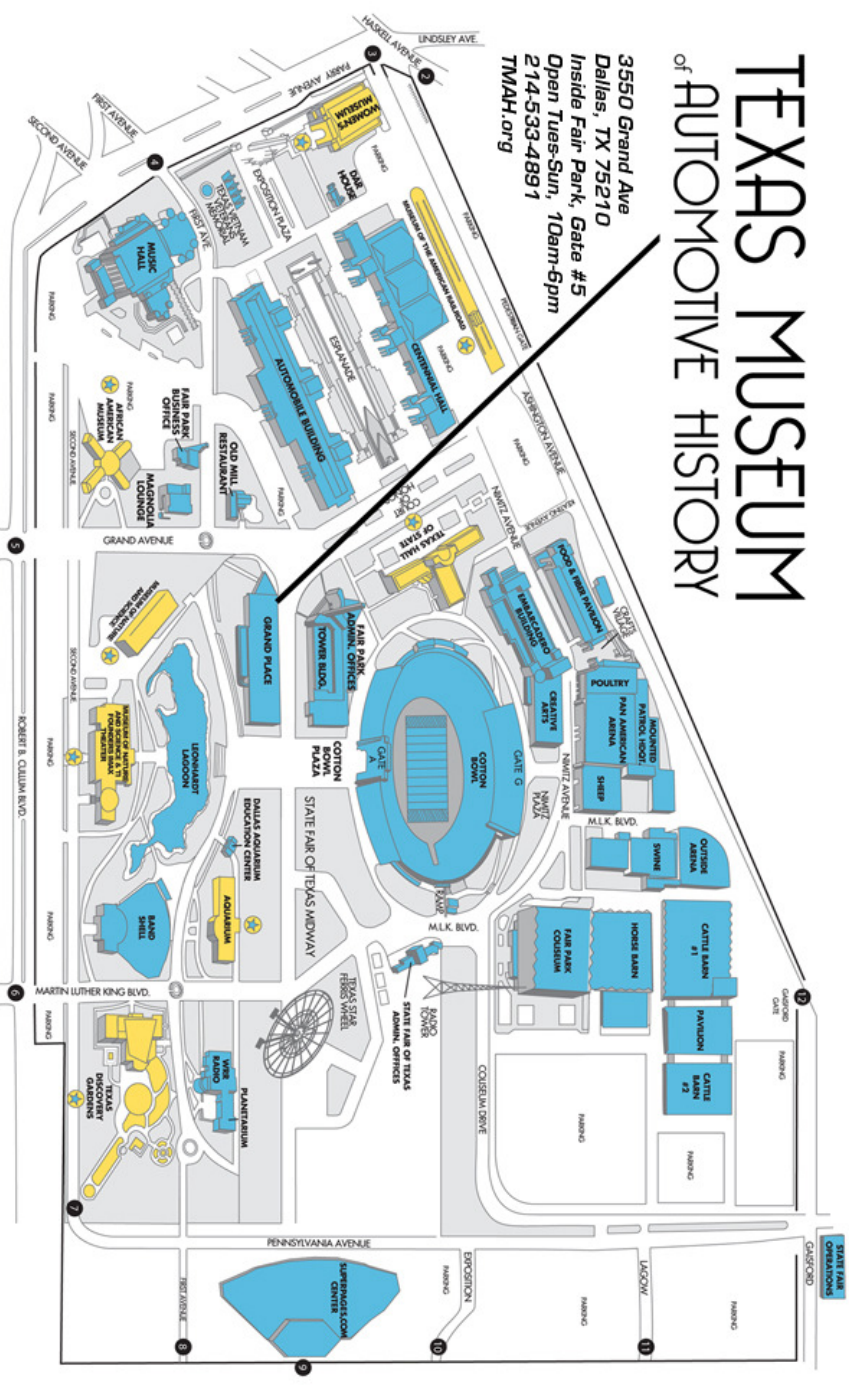

TEXAS MUSEUM of AUTOMOTIVE HISTORY

3550 Grand Ave
Dallas, TX 75210
Inside Fair Park, Gate #5
Open Tues-Sun, 10am-6pm
214-533-4891
TMAH.org

From I-30 east take Exit 47 (Second Avenue/Fair Park). Turn left into Fair Park at Gate 5.
We are straight ahead on Grand Avenue on the right, across from Old Mill Inn Restaurant.

For additional driving directions, please visit TMAH.org